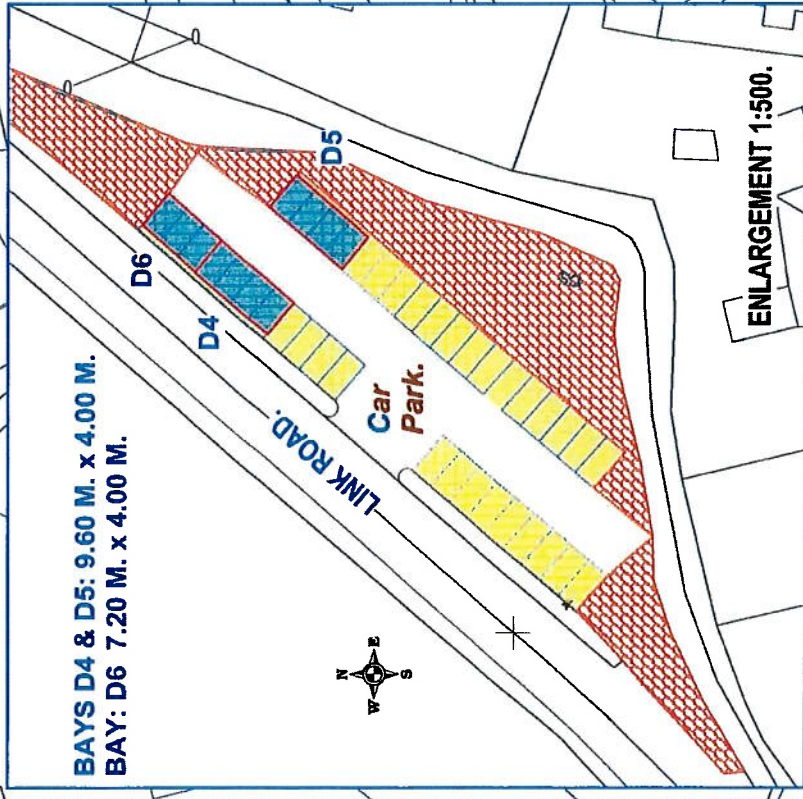

LOCATION OF BAYS
D4, D5 & D6.

Drumshanbo.
Drumshanbo Td.

LEITRIM COUNTY COUNCIL.
Comhairle Chontae Leitrima.

JOSEPH GILHOOLY, DIRECTOR OF SERVICES, COMMUNITY, CULTURAL & ENTERPRISE DEVELOPMENT.

SCALE: 1:1000.		DATE: 16/02/2005
COMPUTER REF: MUSERBYGWKSPACEDRNB01		DWG No. 222/582.
DATE: 2003	PROJECT: CAS_TRAD_Drumshanbo_Car Parks.	
DESIGNER: J.GILHOOLY		
TITLE: PROPOSED CASUAL TRADING BAYS AT DRUMSHANBO.(Car Parks)		

BAYS D4 & D5: 9.60 M. x 4.00 M.
BAY: D6 7.20 M. x 4.00 M.

ENLARGEMENT 1:500.

DRUMSHANBO