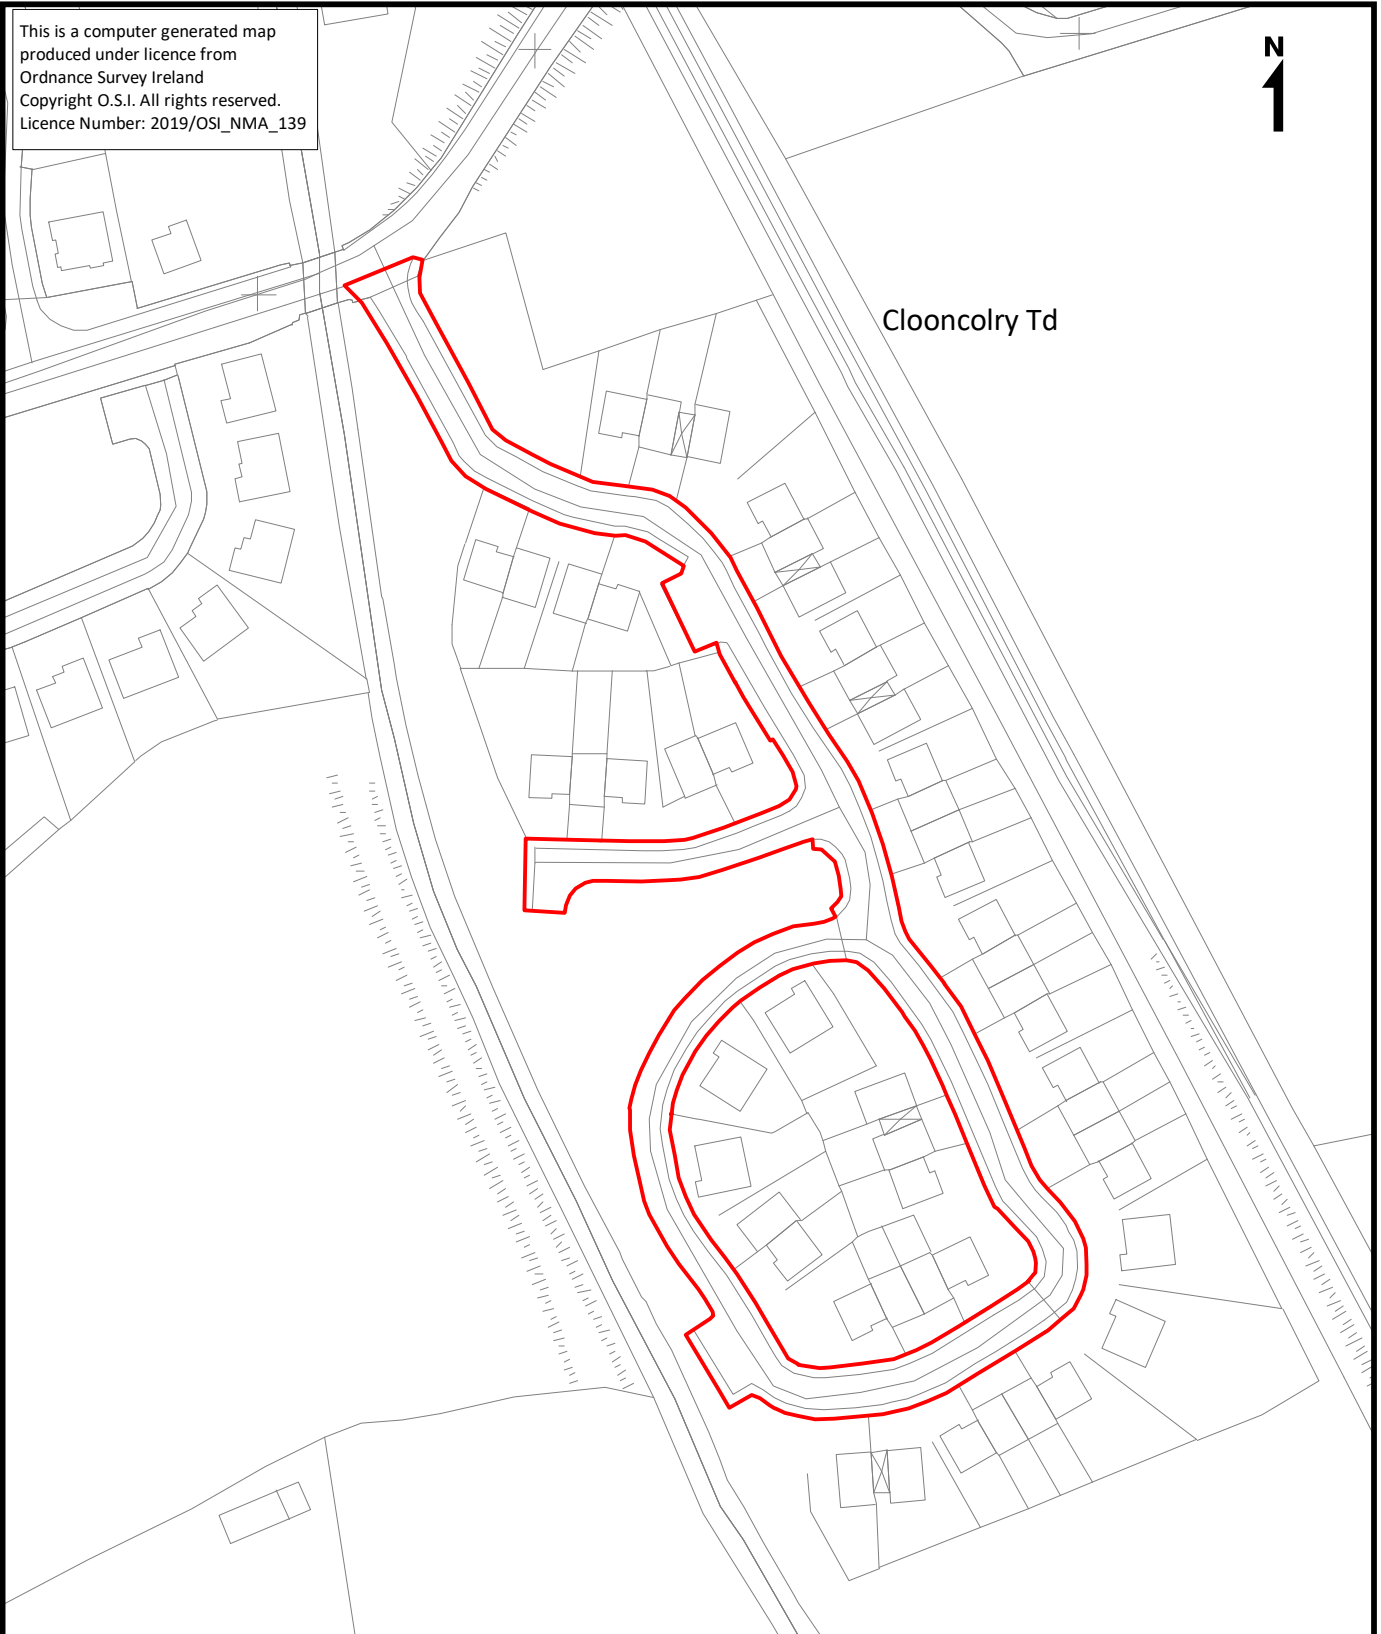

This is a computer generated map produced under licence from Ordnance Survey Ireland Copyright O.S.I. All rights reserved. Licence Number: 2019/OSI_NMA_139

Clooncolry Td

Notes:

Road off Regional Road R-202-1 serving River Meadow Housing Estate in the townland of Clooncolry Td. for a distance of 492metres

**Planning and Development Acts, 2000-2019
Section 180
&
Roads Act, 1993
Section 11**

**Comhairle Chontae Liatroma
Aras an Chontae,
Cora Droma Ruisc,
Chontae Liatroma.**

**Leitrim County Council,
Aras an Chontae,
Carrick on Shannon,
Co Leitrim.**

**Economic Development, Planning and Infrastructural Services
Director of Services Mr Joseph Gilhooly**

Drawing Number:

TIC.028/001

Date: 10 July 2020

Scale: 1 : 1,500 (at A4)

Prepared By: MD