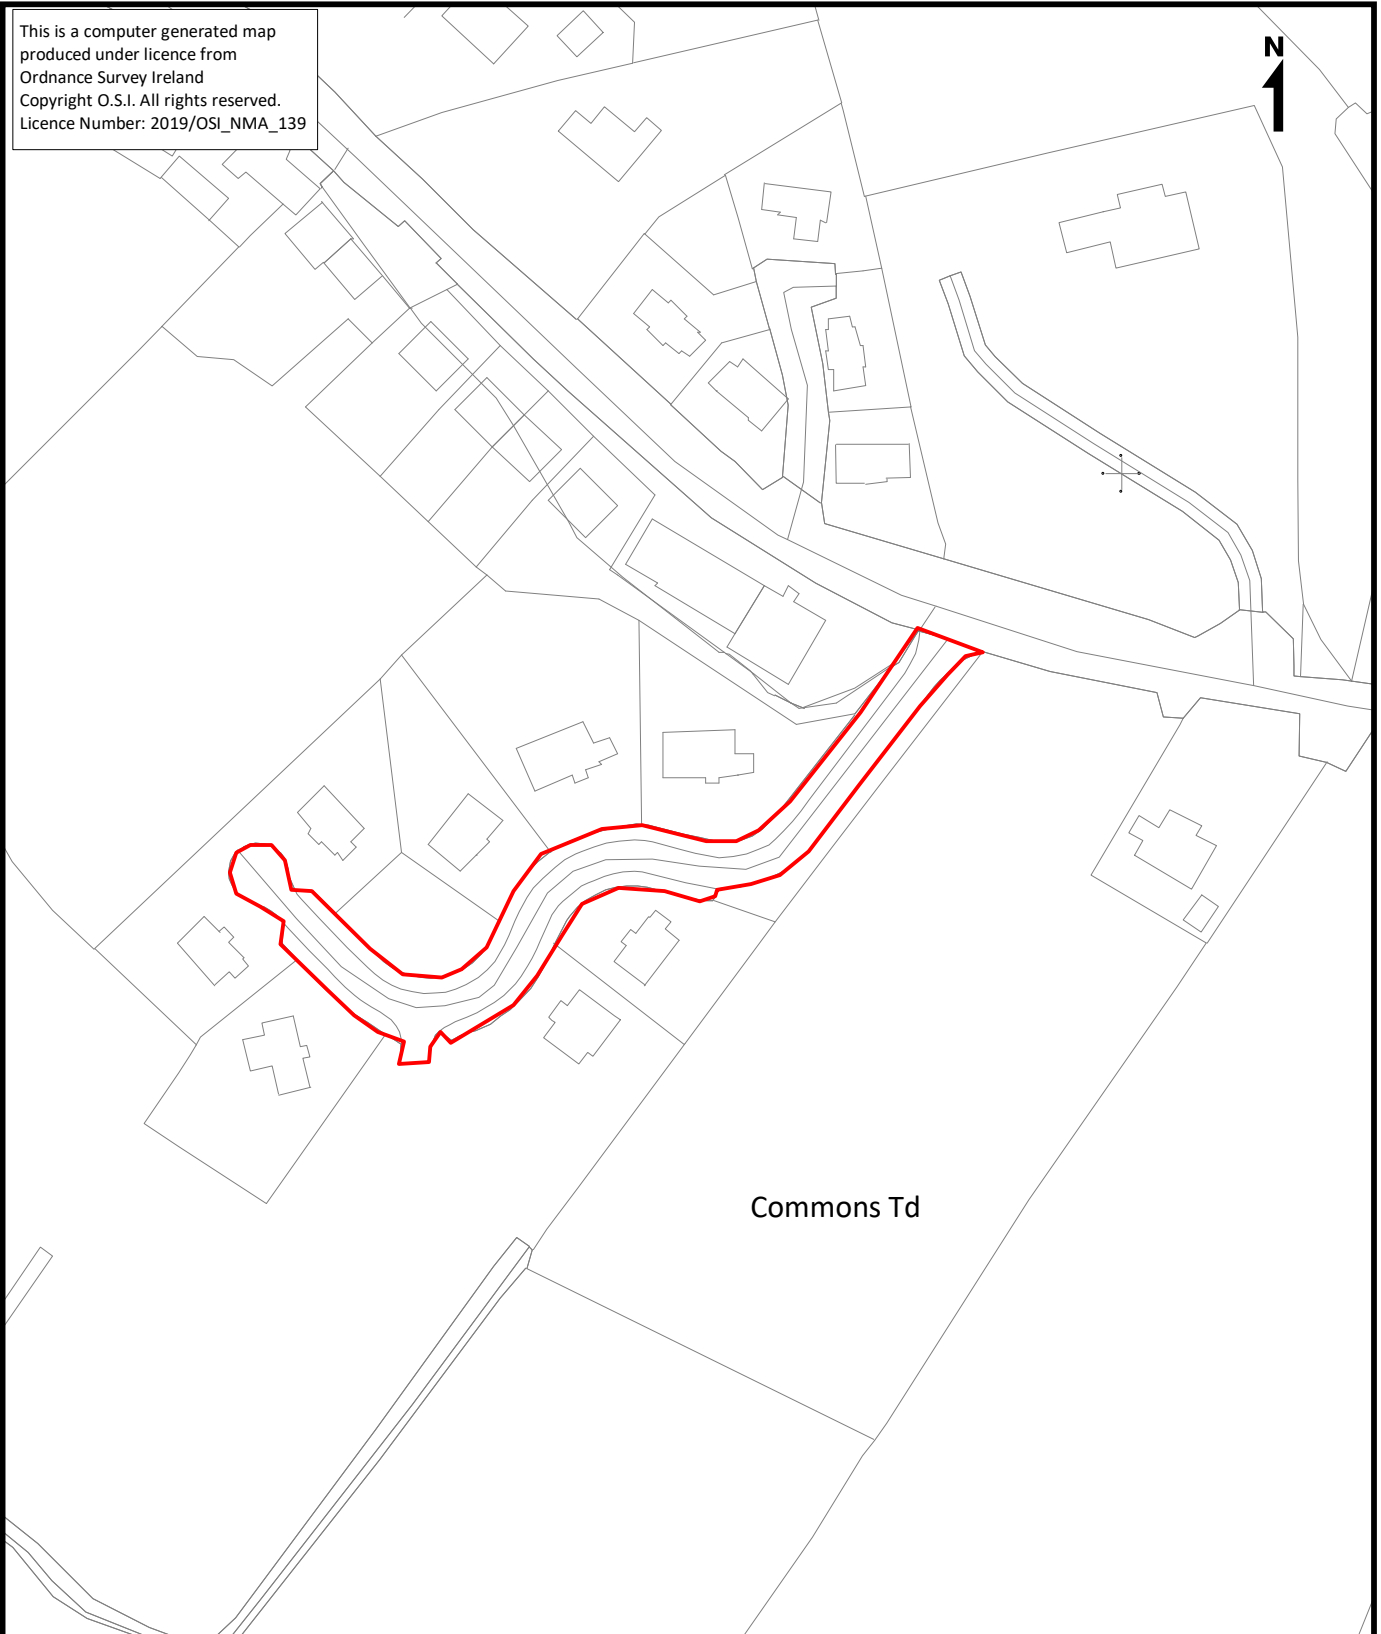

This is a computer generated map produced under licence from Ordnance Survey Ireland Copyright O.S.I. All rights reserved. Licence Number: 2019/OSI_NMA_139

Commons Td

Notes:

Road off Regional Road R-209-16 serving Saint Cailin's View Housing Estate in the townland of Commons Td. for a distance of 188metres.

**Planning and Development Acts, 2000-2019
Section 180
&
Roads Act, 1993
Section 11**

**Comhairle Chontae Liatroma
Aras an Chontae,
Cora Droma Ruisc,
Chontae Liatroma.**

**Leitrim County Council,
Aras an Chontae,
Carrick on Shannon,
Co Leitrim.**

**Economic Development, Planning and Infrastructural Services
Director of Services Mr Joseph Gilhooly**

Drawing Number:

TIC.066/001

Date: 10 July 2020

Scale: 1 : 1,500 (at A4)

Prepared By: MD