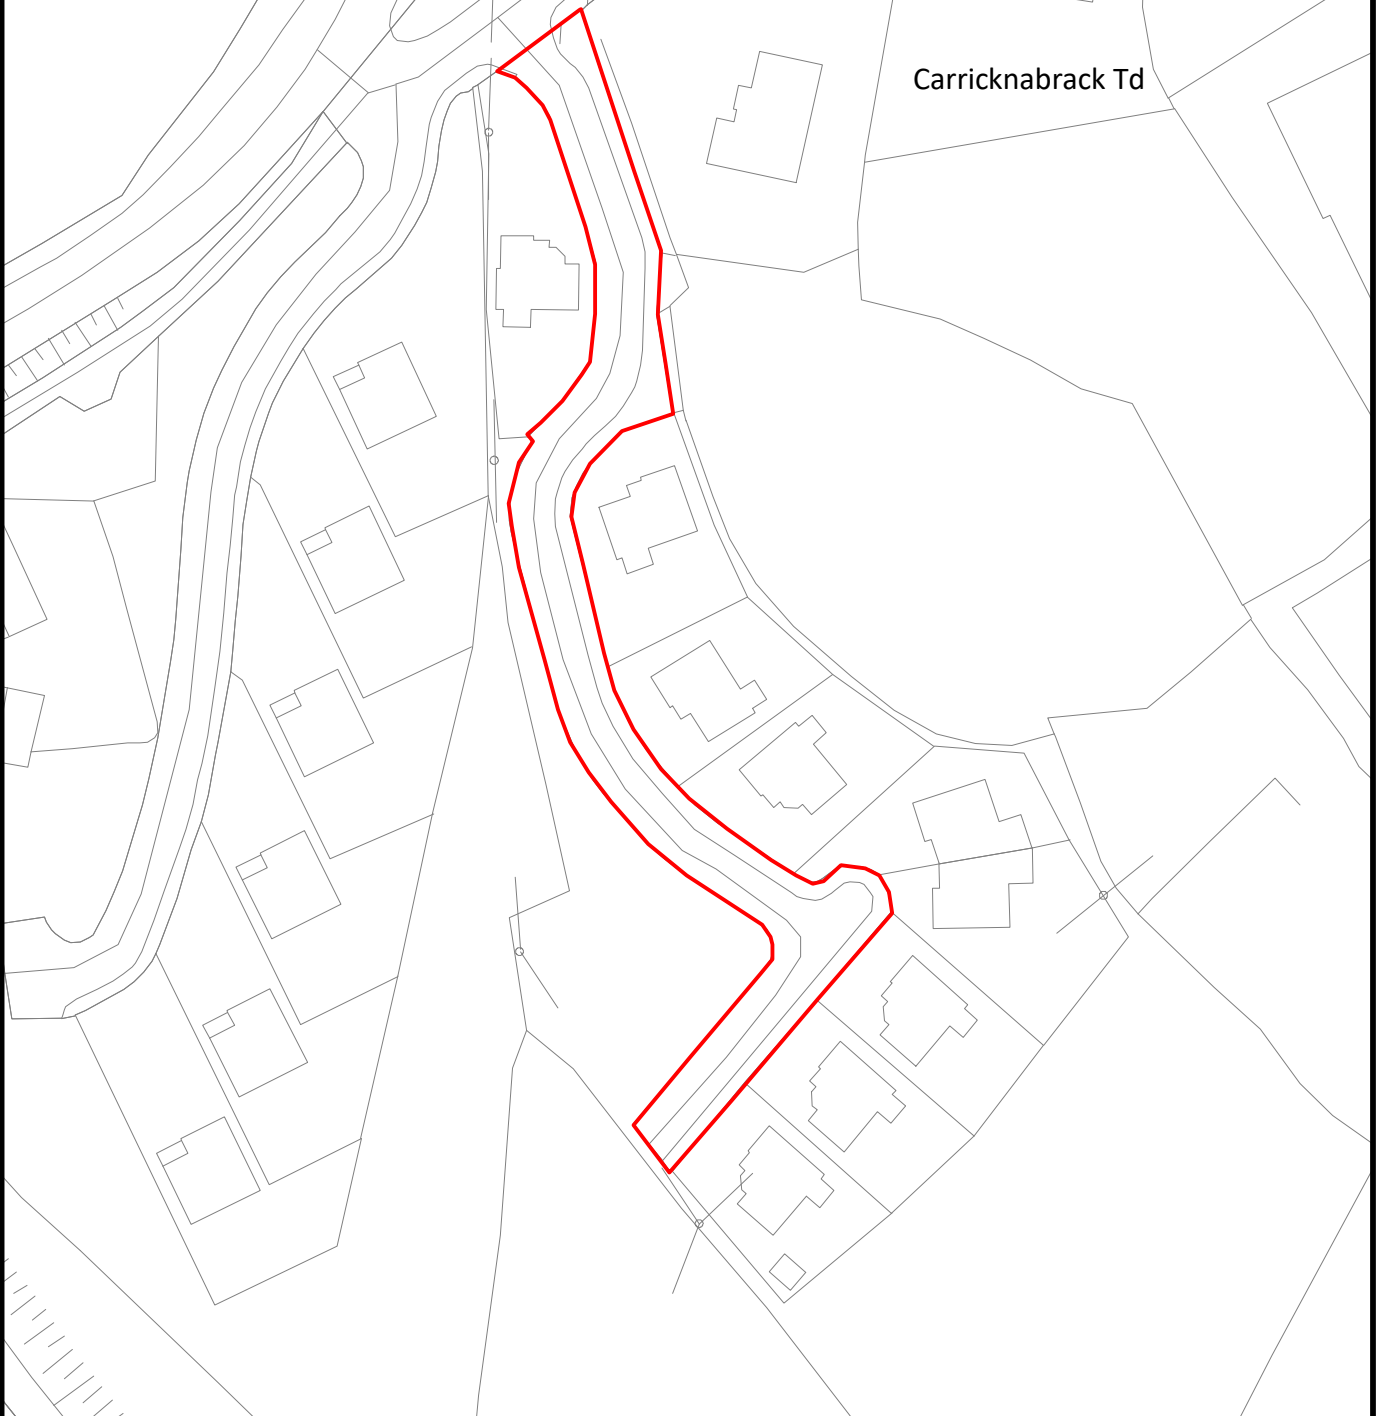

This is a computer generated map produced under licence from Ordnance Survey Ireland Copyright O.S.I. All rights reserved. Licence Number: 2019/OSI_NMA_139

N
1

Carricknabrack Td

Notes:

Road off Regional Road R-208-2 serving Cluain Locha Housing Estate in the townland of Carricknabrack Td. for a distance of 173metres.

Planning and Development Acts, 2000-2019
Section 180
&
Roads Act, 1993
Section 11

Comhairle Chontae Liatroma
Aras an Chontae,
Cora Droma Ruisc,
Chontae Liatroma.

Leitrim County Council,
Aras an Chontae,
Carrick on Shannon,
Co Leitrim.

Economic Development, Planning and Infrastructural Services
Director of Services Mr Joseph Gilhooly

Drawing Number:

TIC.102/001

Date: 10 July 2020

Scale: 1 : 1,000 (at A4)

Prepared By: MD