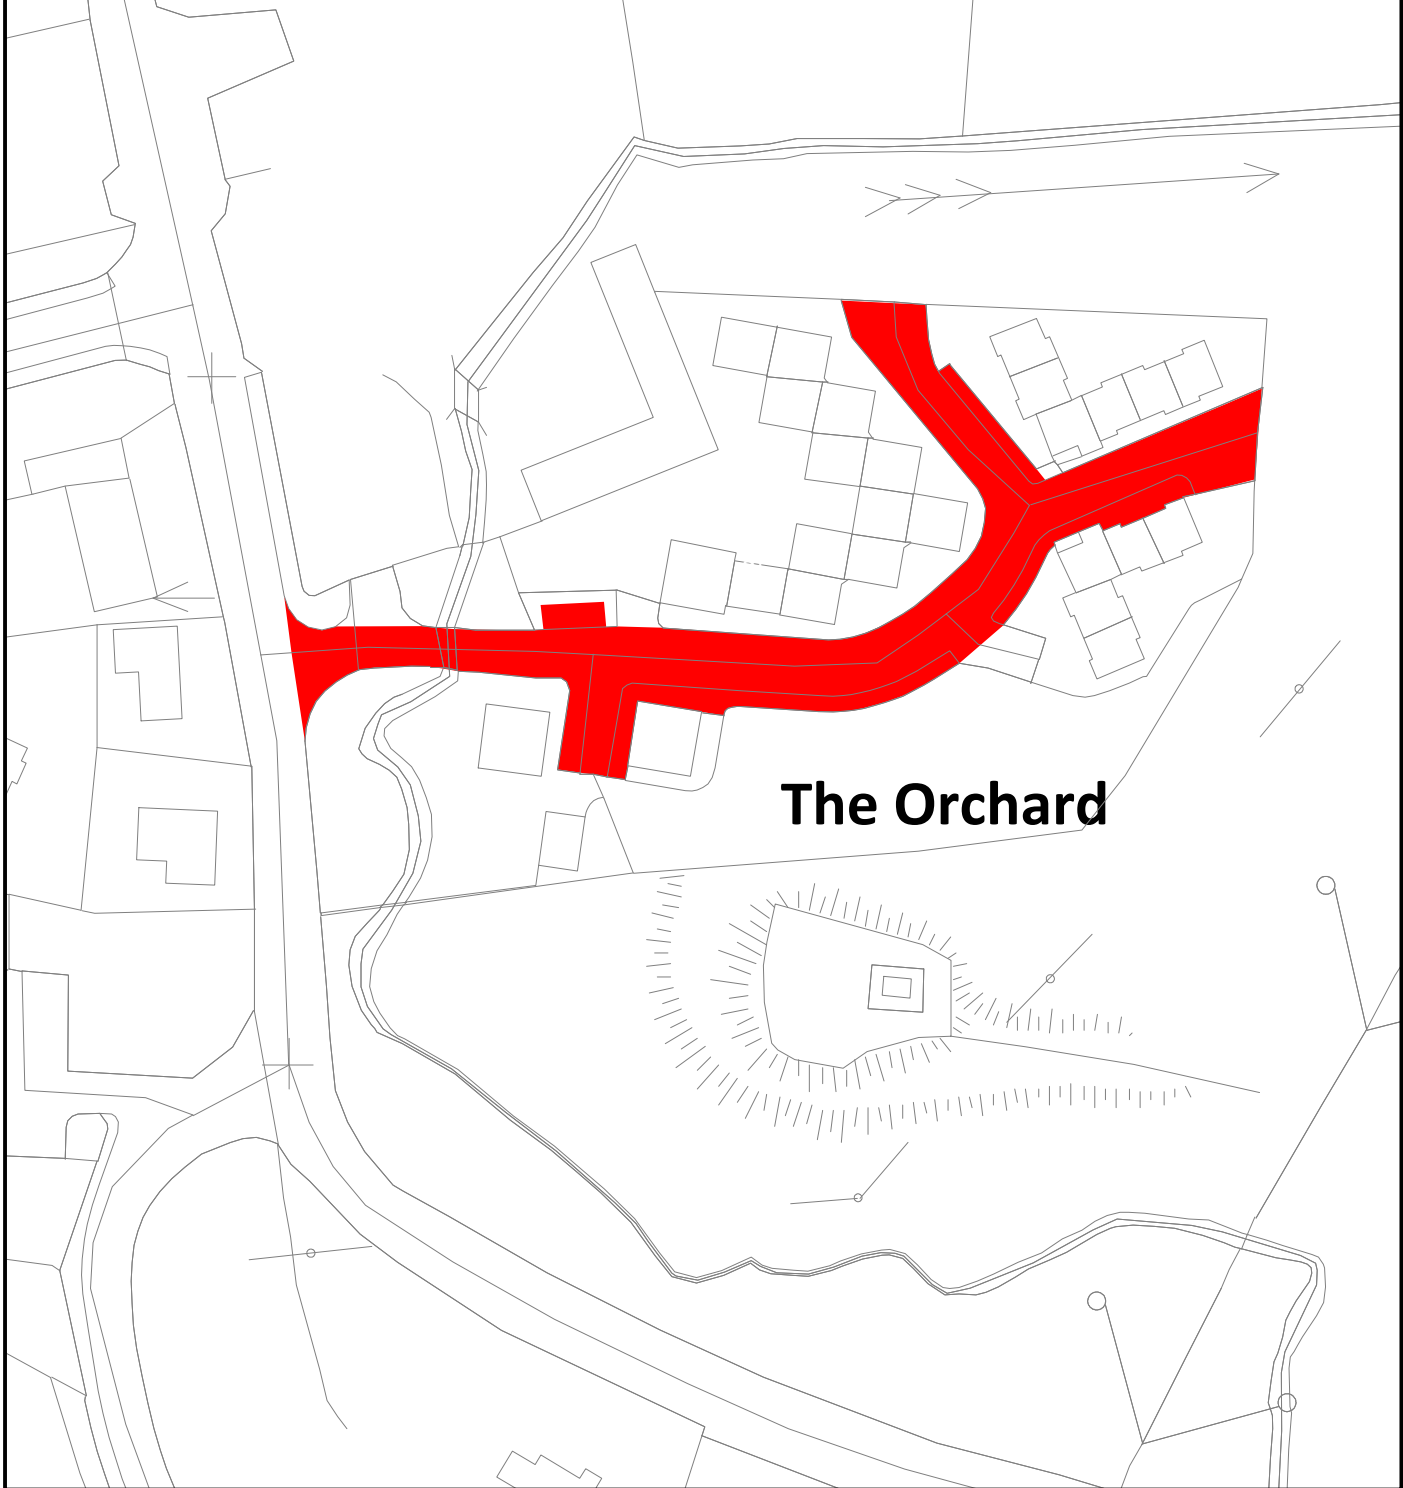

## The Orchard

### Roads to be Declared Public Roads at The Orchard, Duncarbry Td, Tullaghan, Co Leitrim.

Roads shown shaded Red.  
Road length: 191m.

Planning and Development Acts, 2000 to 2018  
Section 180  
&  
Roads Act, 1993  
Section 11