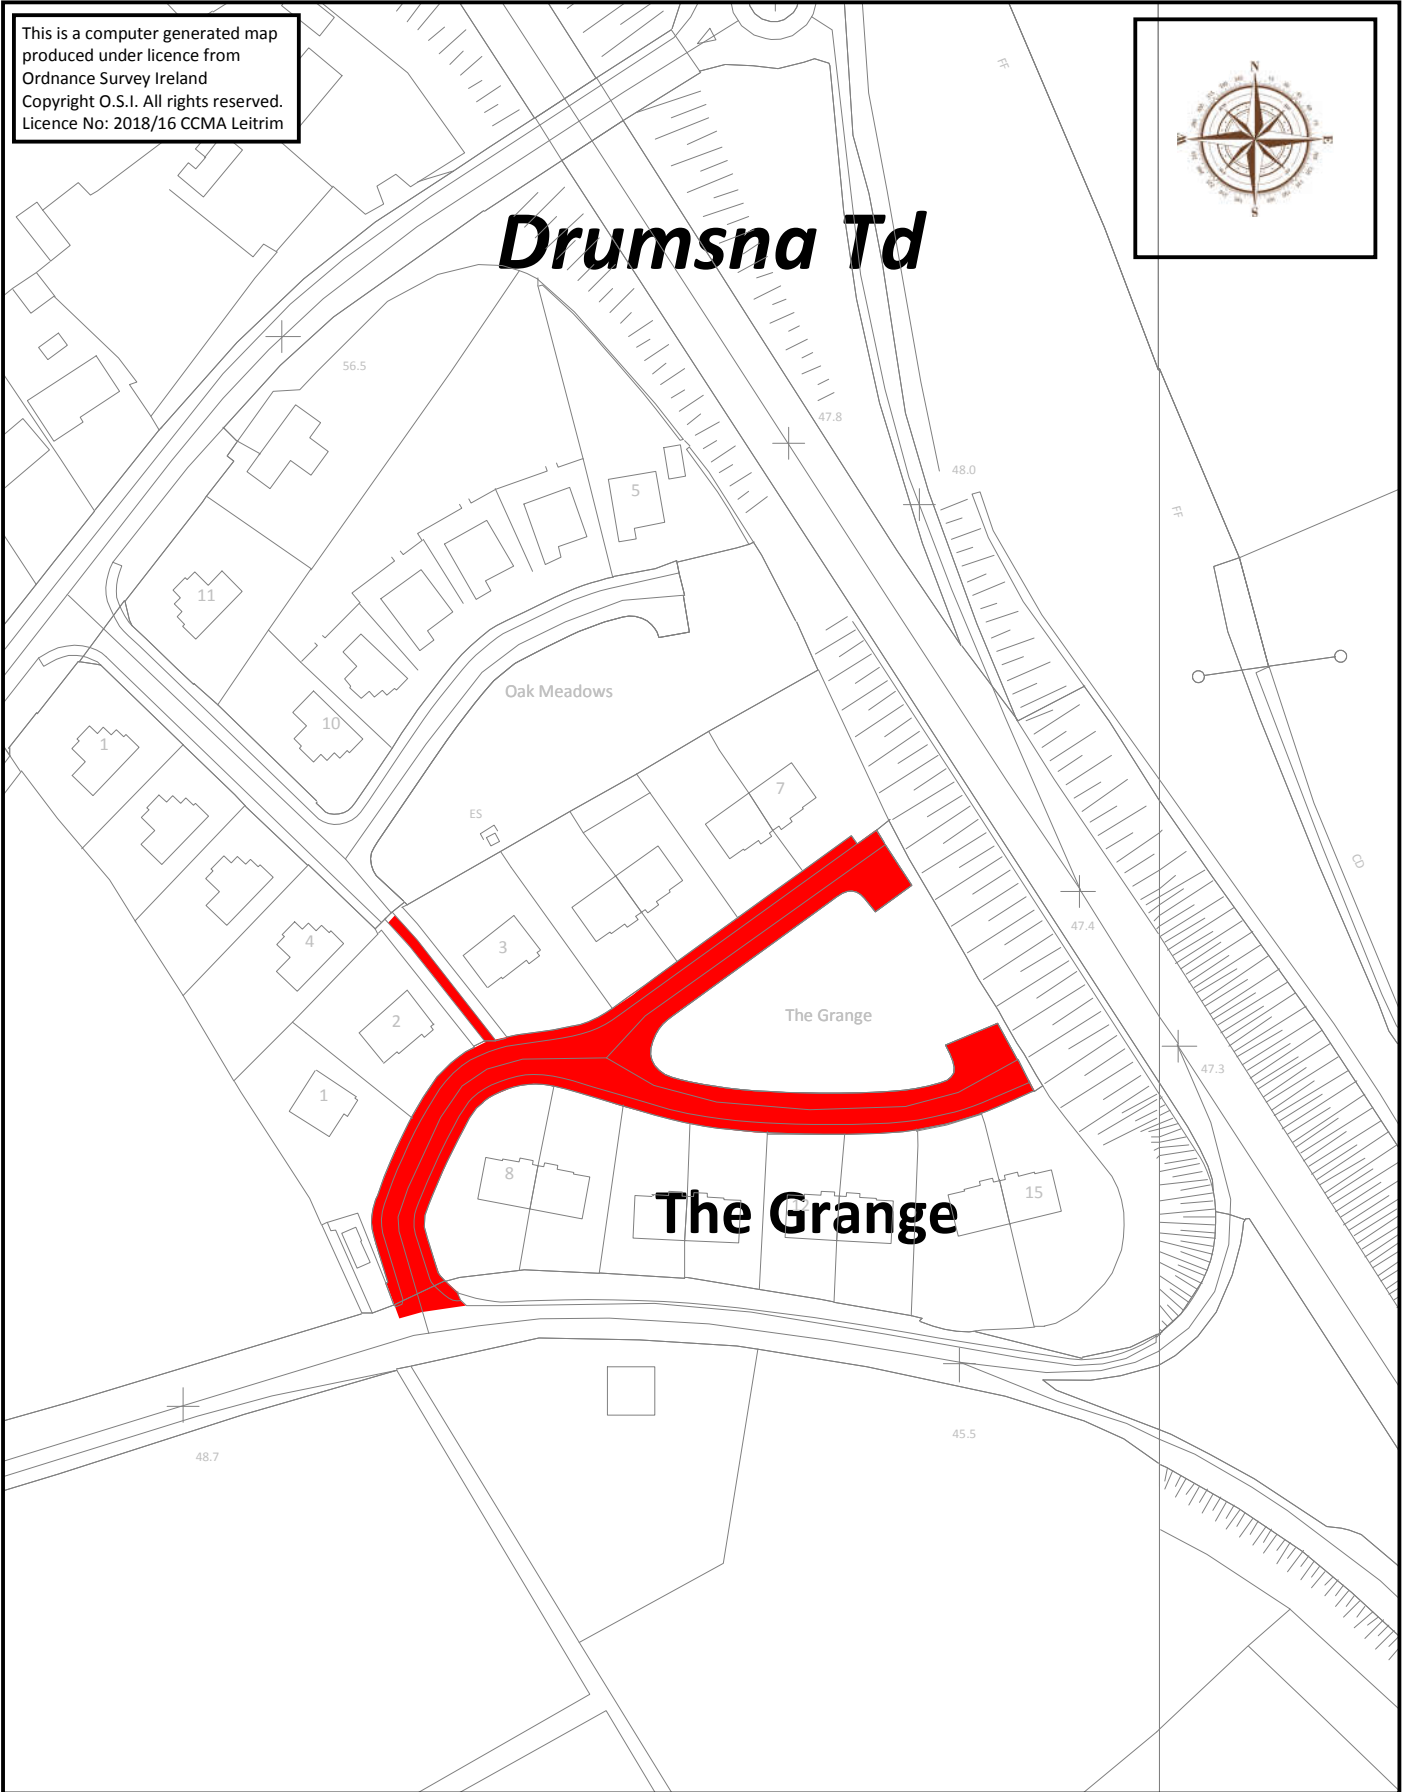

## Roads to be Declared Public Roads at The Grange, Drumsna Td, Drumsna, Co Leitrim.

Roads shown shaded Red.  
Road length: 227m.

Planning and Development Acts, 2000 to 2018  
Section 180  
&  
Roads Act, 1993  
Section 11

Drawing Number:

TIC040/001

Date: 21 December 2018

Scale: 1 : 1500 (at A4)