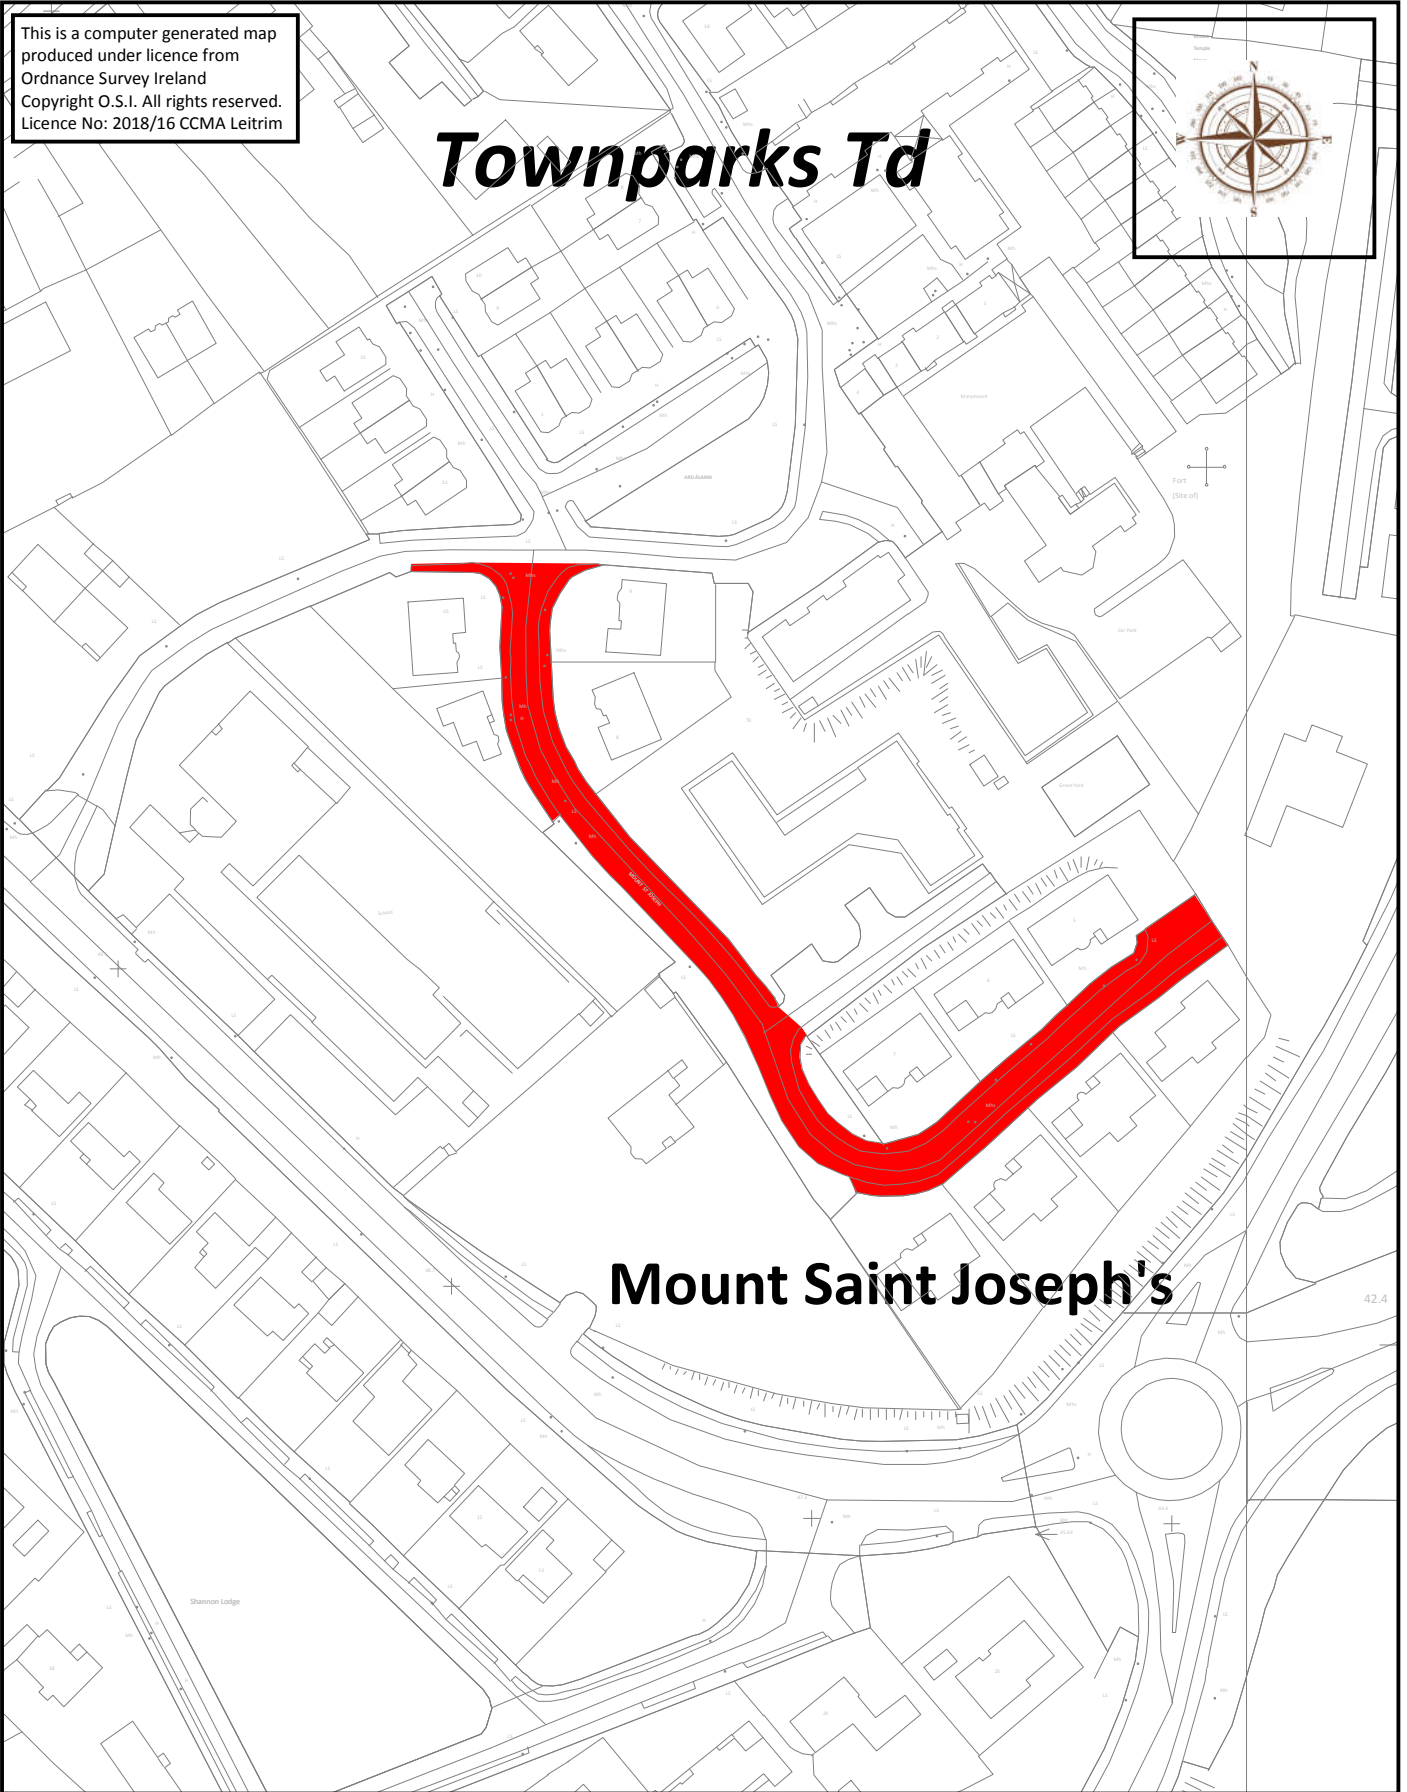

This is a computer generated map produced under licence from Ordnance Survey Ireland. Copyright O.S.I. All rights reserved. Licence No: 2018/16 CCMA Leitrim

Townparks Td

Mount Saint Joseph's

Roads to be Declared Public Roads at Mount Saint Joseph's, Townparks Td, Carrick on Shannon, Co Leitrim.

Roads shown shaded Red.
Road length: 227m.

Planning and Development Acts, 2000 to 2018
Section 180
&
Roads Act, 1993
Section 11

Comhairle Chontae Liatroma.
Aras an Chontae
Cora Droma Rusic
Chontae Liatroma

Scale: 1 : 1500 (at A4)