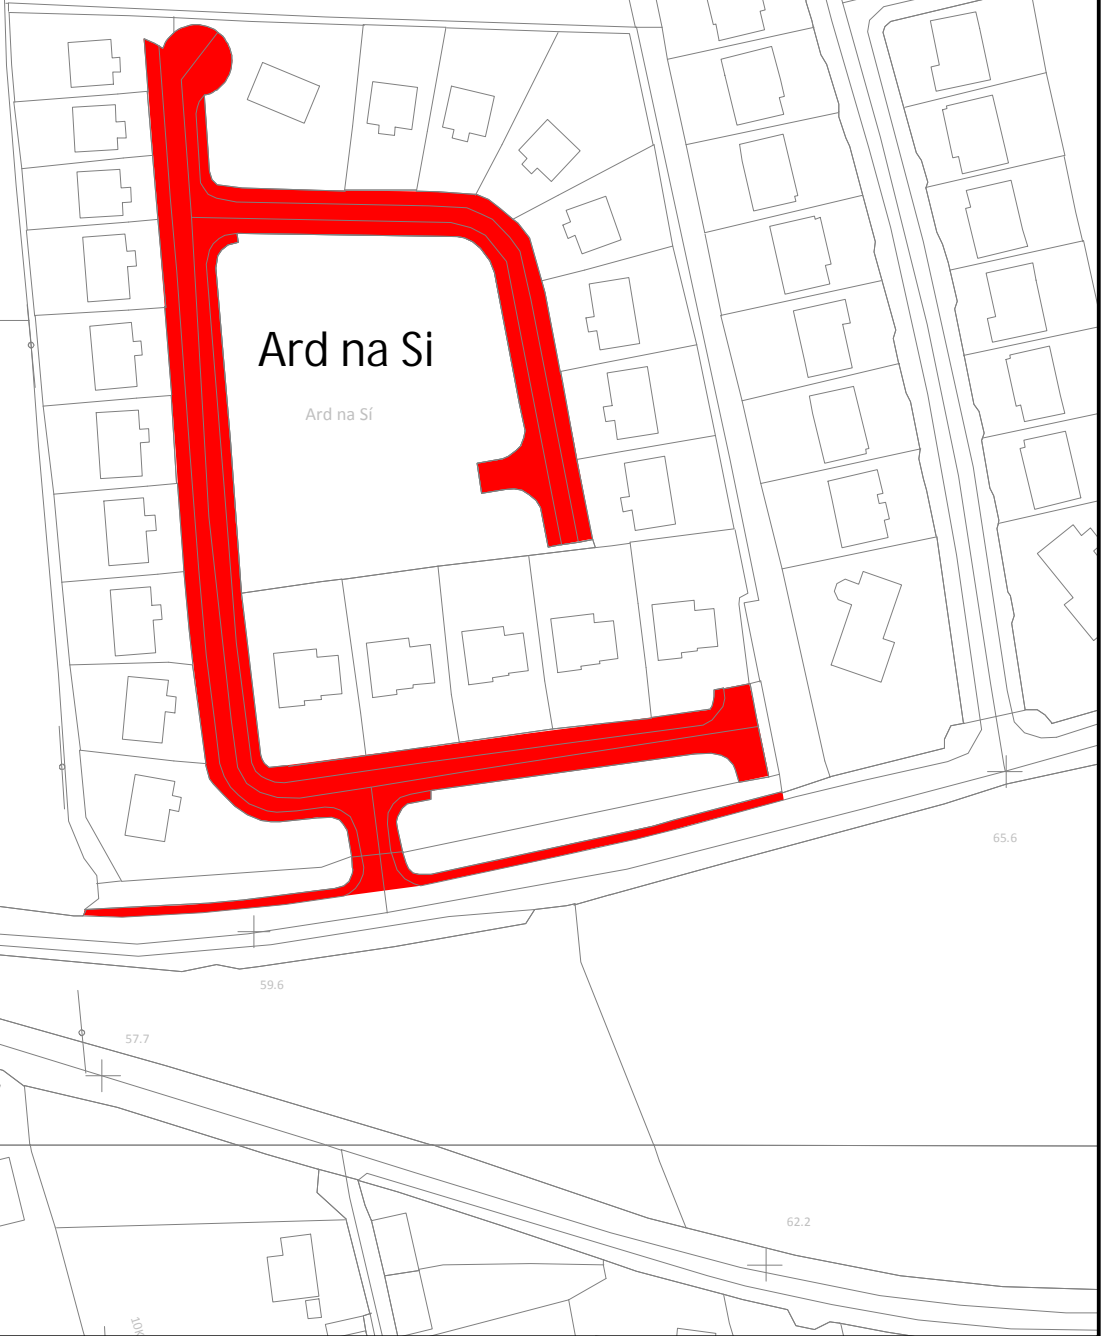

Roads to be Declared Public Roads at Ard na Sí, Shannagh Td, Mohill, Co Leitrim.

Roads shown shaded Red.
Road length: 391m.

Planning and Development Acts, 2000 to 2018
Section 180
&
Roads Act, 1993
Section 11

Comhairle Chontae Liatroma.
Aras an Chontae
Cora Droma Rusic
Chontae Liatroma

Leitrim County Council.
Aras an Chontae
Carrick on Shannon
Co Leitrim

Economic Development, Planning and Transportation.
Director of Services: Joseph Gilhooly.

Drawing Number:

TIC087/001

Date: 28 December 2018

Scale: 1 : 1500 (at A4)