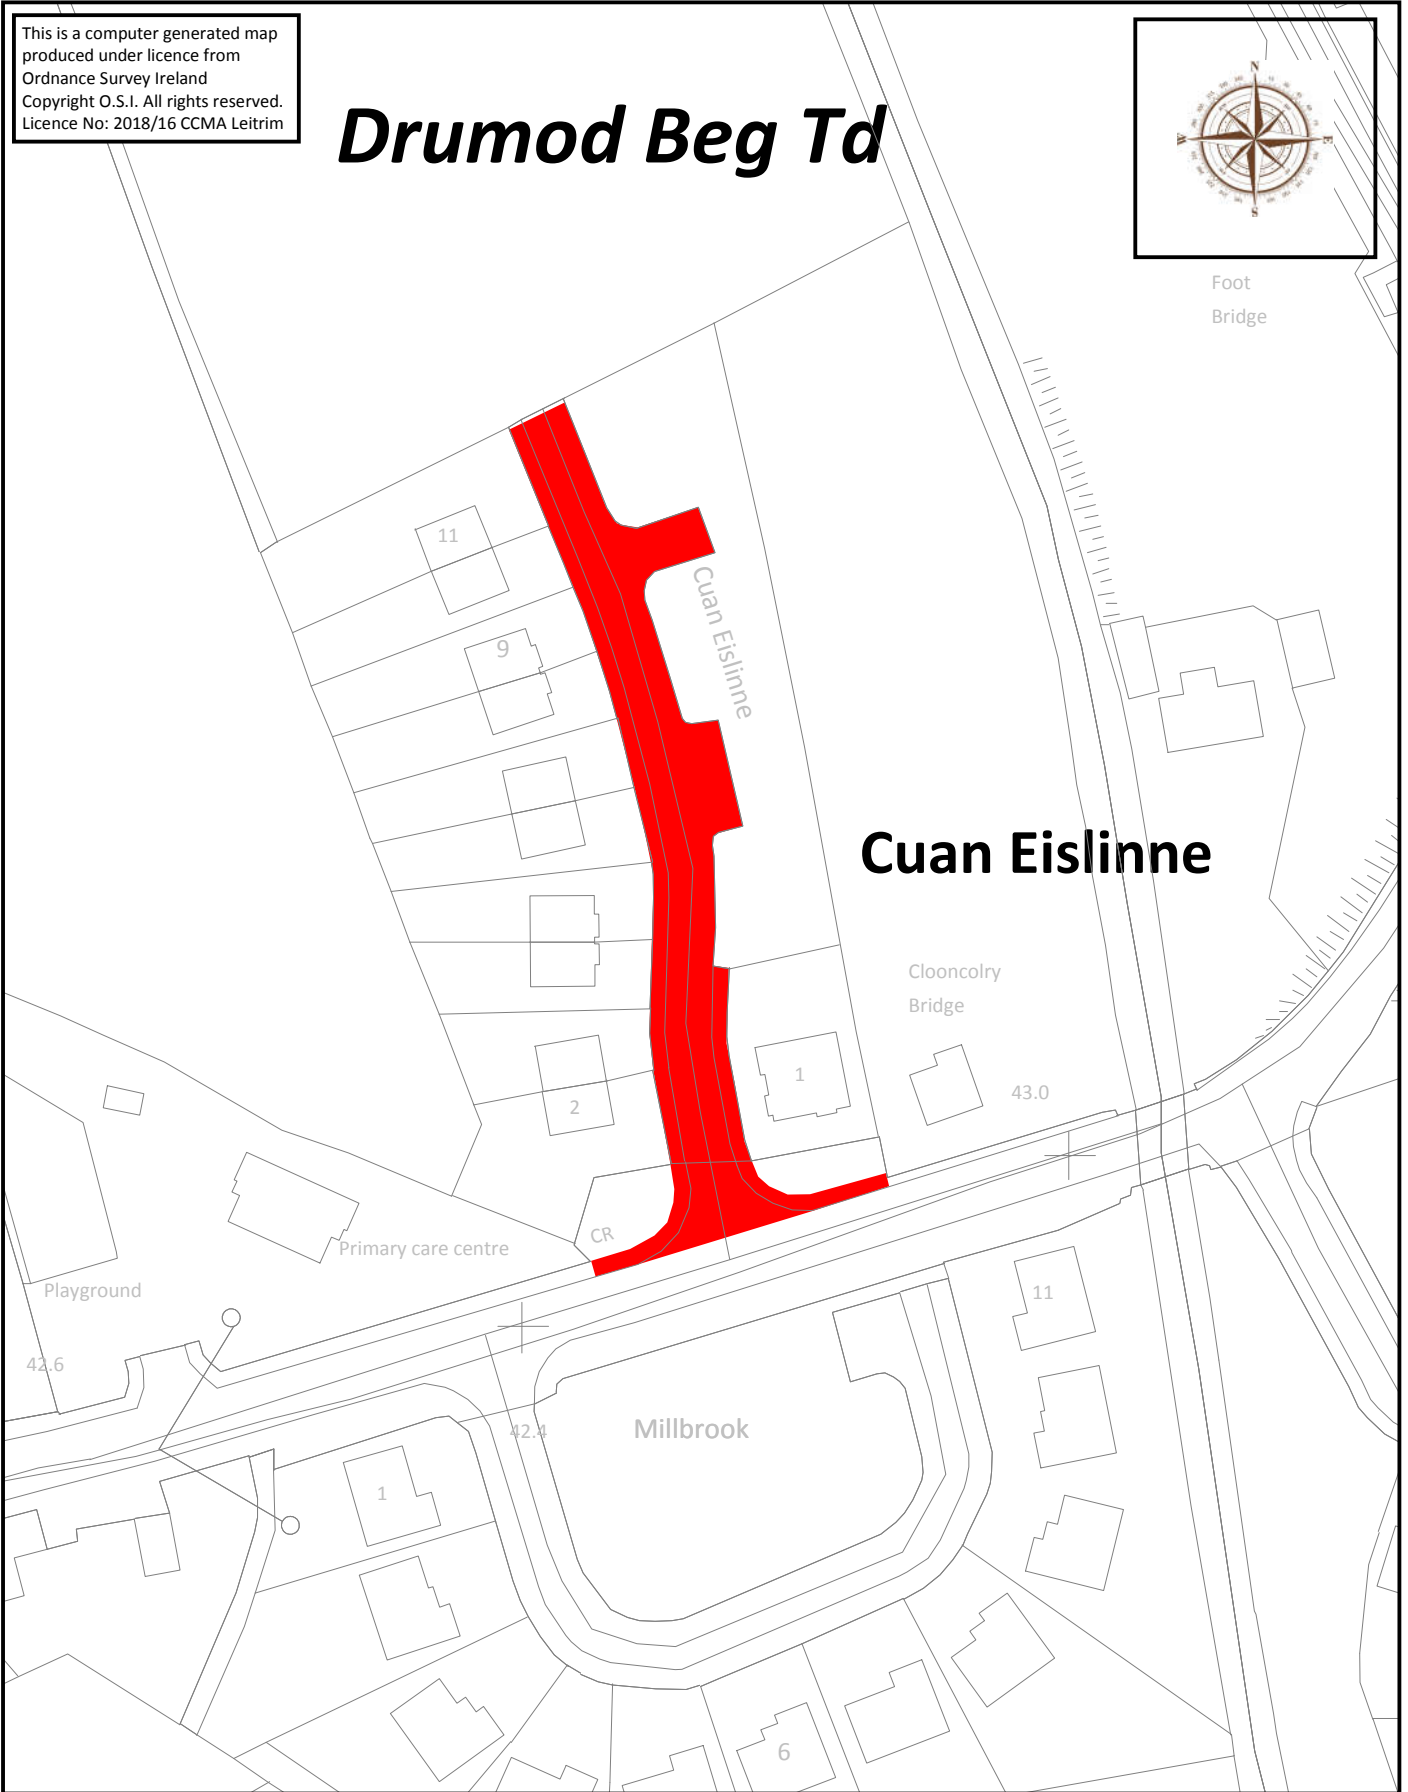

This is a computer generated map produced under licence from Ordnance Survey Ireland Copyright O.S.I. All rights reserved. Licence No: 2018/16 CCMA Leitrim

Drumod Beg Td

Foot Bridge

Roads to be Declared Public Roads at Cuan Eislinne, Drumod Beg Td, Dromad, Co Leitrim.

Roads shown shaded Red.
Road length: 112m.

Planning and Development Acts, 2000 to 2018
Section 180
&
Roads Act, 1993
Section 11

Comhairle Chontae Liatroma.
Aras an Chontae
Cora Droma Rusic
Chontae Liatroma

Scale: 1 : 1000 (at A4)