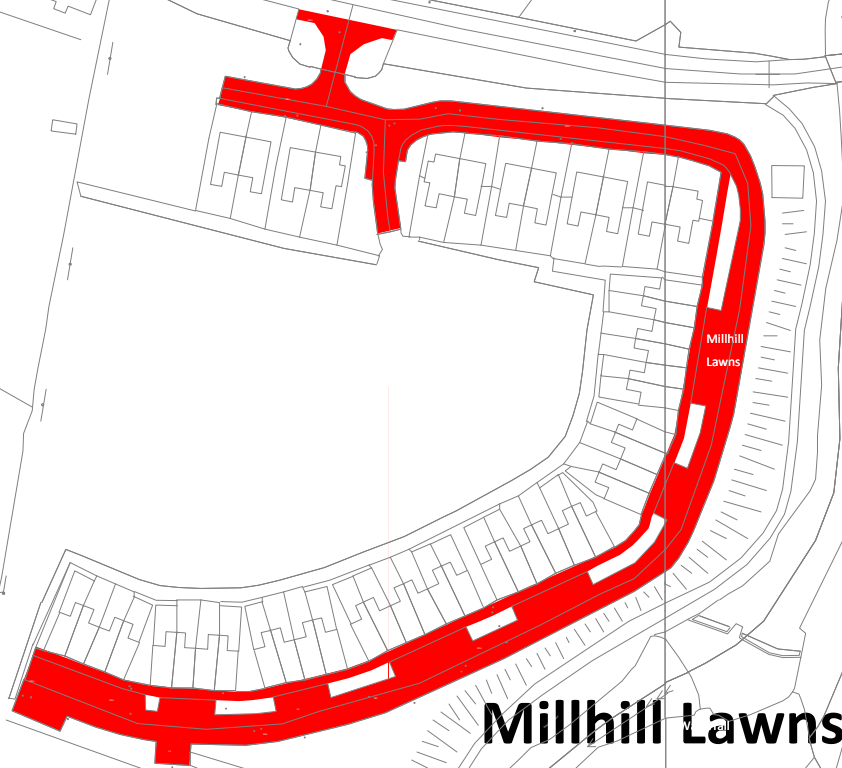

# Manorhamilton Td

**Note: The area to be declared as part of the public road excludes the individual step/ramp to the terraced houses fronting directly onto the footpath and these steps/ramps shall not form part of the public road and the responsibility for the maintenance of same shall rest with the relevant house owner.**

## Roads to be Declared Public Roads at Millhill Lawns, Manorhamilton Td, Manorhamilton, Co Leitrim.

Roads shown shaded Red.  
Road length: 473m.

Planning and Development Acts, 2000 to 2018  
Section 180  
&  
Roads Act, 1993  
Section 11

Drawing Number:

**TIC089/001**

Date: 02 January 2019

Scale: 1 : 2000 (at A4)