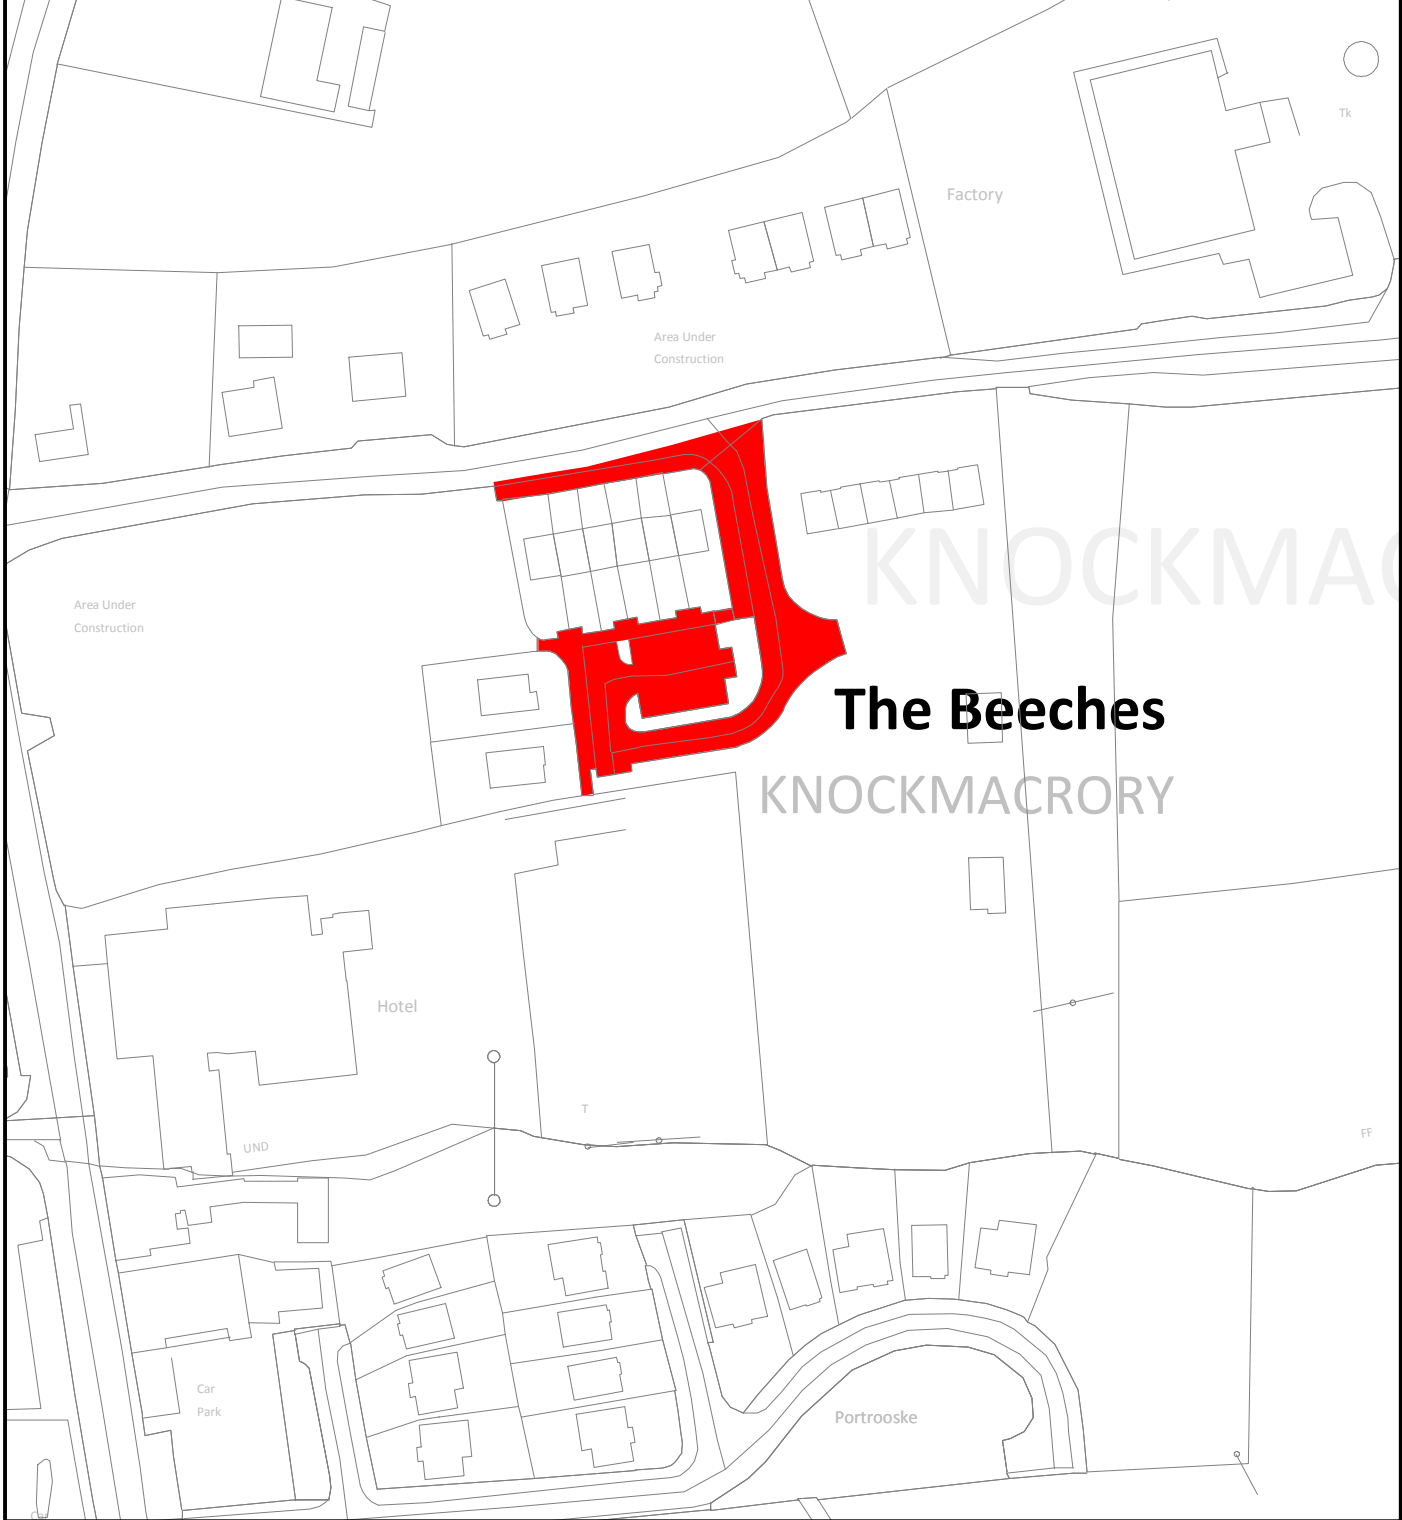

Knockmacrory Td.

Roads to be Declared Public Roads at The Beeches, Knockmacrory Td, Roosky, Co Leitrim.

Roads shown shaded Red.
Road length: 113m.

Planning and Development Acts, 2000 to 2018
Section 180
&
Roads Act, 1993
Section 11

Comhairle Chontae Liatroma.
Aras an Chontae
Cora Droma Rusic
Chontae Liatroma

Leitrim County Council.
Aras an Chontae
Carrick on Shannon
Co Leitrim

Drawing Number:

TIC092/001

Date: 28 December 2018

Scale: 1 : 1500 (at A4)